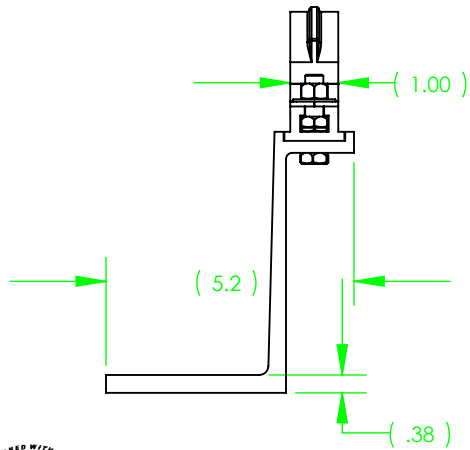

1.5" CONDUIT STRAP

3/8" STAINLESS STEEL
MOUNTING HARDWARE

(.10)

NOTES:

This bracket stands 6" off the mounting surface. It mounts one 1.5" conduit. The bracket components are aluminum with stainless steel hardware