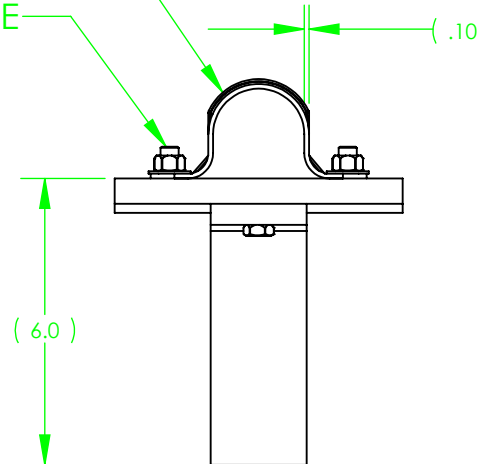

1.5" CONDUIT STRAP

3/8" STAINLESS STEEL
MOUNTING HARDWARE

(.10)

NOTES:

This bracket stands 6" off the mounting surface. It mounts one 1.5" conduit. The bracket components are aluminum with stainless steel hardware